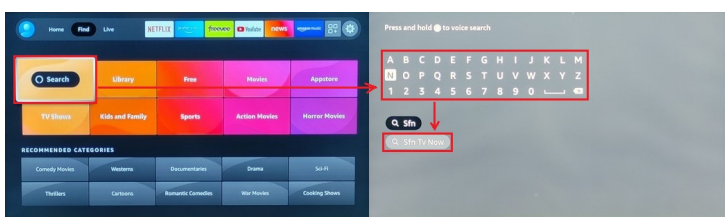

## Setting Up SFN On Fire Stick

### Setup Steps

- Press "Right Arrow" to select "Find"
- Press "Down Arrow" to select "Search"
- Press "OK"

- Input "sfn"
- Select "SfnTvNow"

- Press "OK" to download the app
- Press "OK" again to open the app