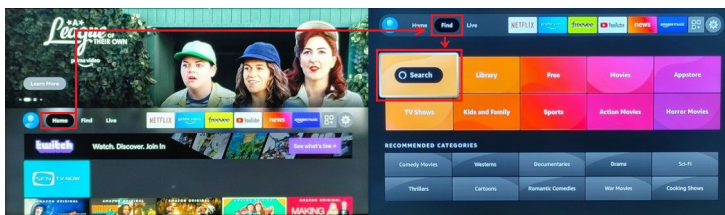

## Setting Up SFN On Fire Stick

### Setup Steps

- Press "Right Arrow" to select "Find"
- Press "Down Arrow" to select "Search"
- Press "OK"

- Input "sfn"
- Select "SfnTvNow"

- Press "OK" to download the app
- Press "OK" again to open the app