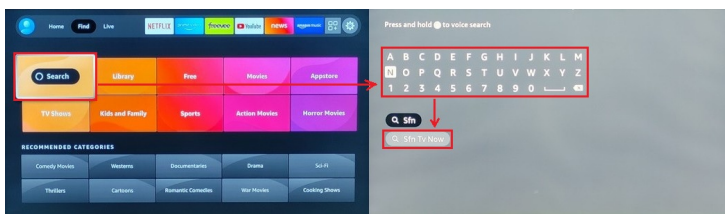

## Setting Up SFN On Fire Stick

### Setup Steps

- Press "Right Arrow" to select "Find"
- Press "Down Arrow" to select "Search"
- Press "OK"

- Input "sfn"
- Select "SfnTvNow"

- Press "OK" to download the app
- Press "OK" again to open the app