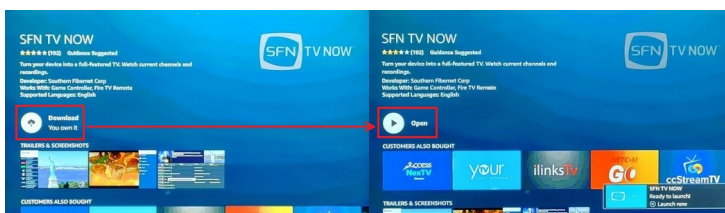

### Setup Steps

- Press "Right Arrow" to select "Find"
- Press "Down Arrow" to select "Search"
- Press "OK"

- Input "sfn"
- Select "SfnTvNow"

- Press "OK" to download the app
- Press "OK" again to open the app