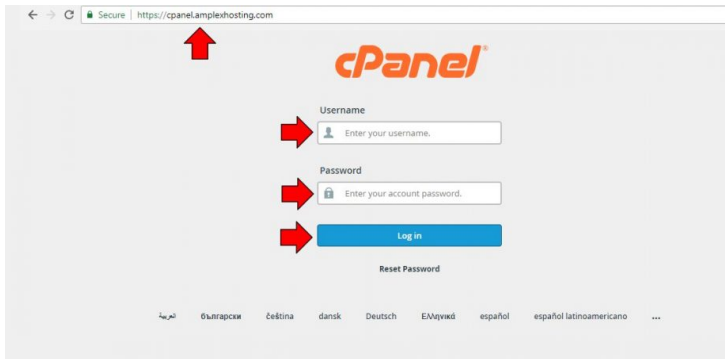

cPanel Web Hosting Login

To login to the cPanel management interface for your web hosting plan do the following:

- Open a web browser (Internet Explorer, Chrome, Firefox, or Safari)
- In the address bar type: <https://cpanel.amplexhosting.com>
- In the login box type your cPanel login
- In the password box type your cPanel password
- Click login.