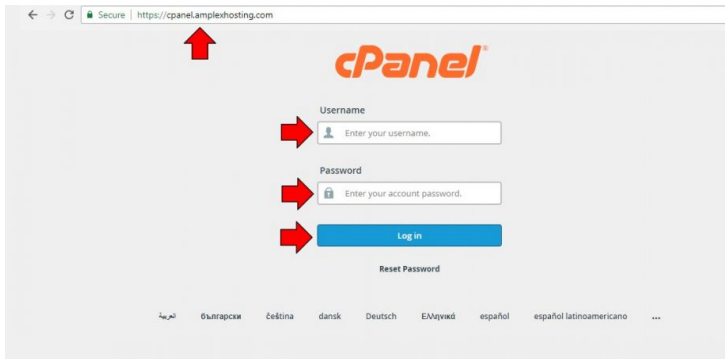

## cPanel Web Hosting Login

To login to the cPanel management interface for your web hosting plan do the following:

- Open a web browser (Internet Explorer, Chrome, Firefox, or Safari)
- In the address bar type: <https://cpanel.amplexhosting.com>
- In the login box type your cPanel login
- In the password box type your cPanel password
- Click login.